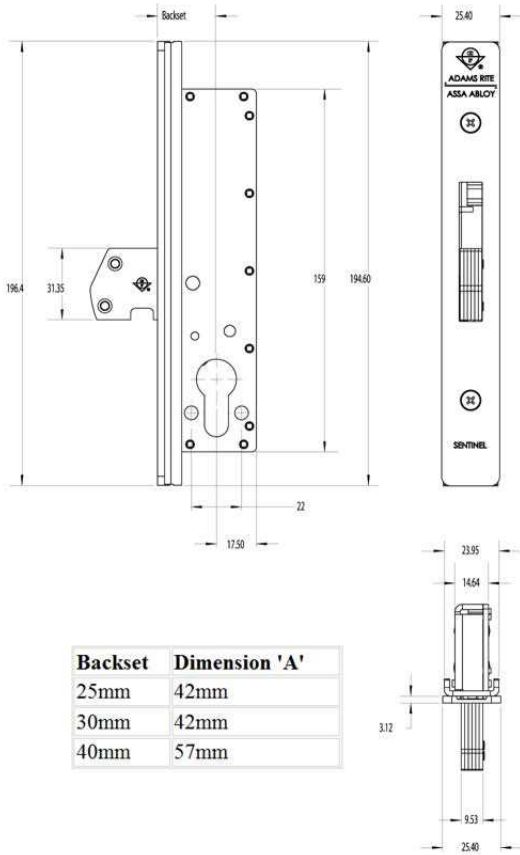

Specification

Overall Case Size:	195mm x 25mm x 42mm (25mm Backset) 195mm x 25mm x 47mm (30mm Backset) 195mm x 25mm x 57mm (40mm backset)
Case:	Steel with corrosion-resistant plating
Backset:	25mm, 30mm, 40mm
Bolt:	29mm bar bolt with anti spread feature, engages when correctly fitted with strike plate
Lock Bolt:	6 ply laminated steel with alumina ceramic insert
Forend:	Steel with faceplate
Mechanism:	Carbon steel actuating mechanism (patent pending)
Cylinder:	Operates with 17mm Europrofile cylinder, fitted with a DIN cam
Operation:	360° turn of key / thumbturn. Key only removable when bolt is positively locked or unlocked
Flush faceplates (finish):	Flat, radius & weatherstrip (satin anodised only)
Surface faceplate(finish):	U shape (stainless steel)
Door Type:	Aluminium or steel

Faceplates

24-2627-010-628	SENTINEL FLAT F.PLATE, SAA
24-4700-000-628	4700 SERIES F.PLATE FLAT, SAA

Lock fixings

91-2627-001	Cranked fixing tabs in pairs for flush lock front plate application - 10 PK
-------------	---